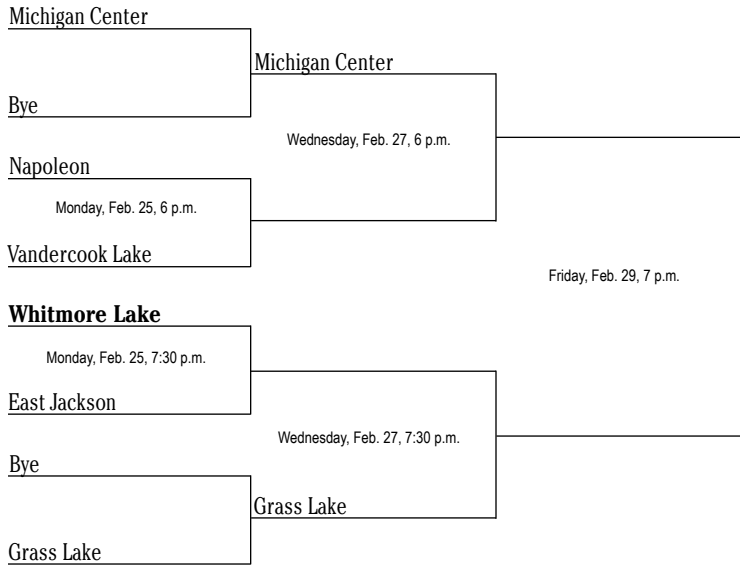

Blissfield District No. 69

Madison Regional

Blissfield District No. 69 Champion

Napoleon District No. 75 Champion

Whitmore Lake Quarterfinal

Madison Regional Champion
winner to Whitmore Lake Quarterfinal

Napoleon District No. 75

Ann Arbor Richard District No. 70

Richard District No. 70 Champion

Jonesville District No. 68

Jonesville District No. 68 Champion