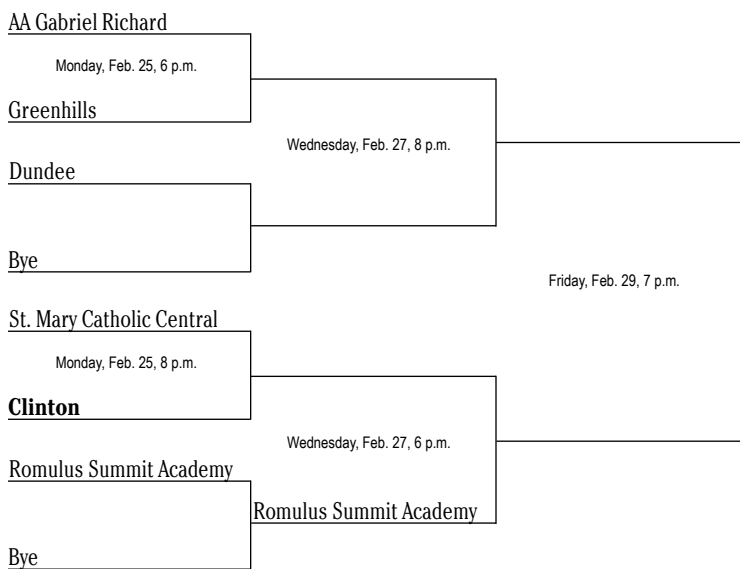

Blissfield District No. 69

Madison Regional

Blissfield District No. 69 Champion

Napoleon District No. 75 Champion

Whitmore Lake Quarterfinal

Madison Regional Champion
winner to Whitmore Lake Quarterfinal

Napoleon District No. 75

Ann Arbor Richard District No. 70

Richard District No. 70 Champion

Jonesville District No. 68

Jonesville District No. 68 Champion