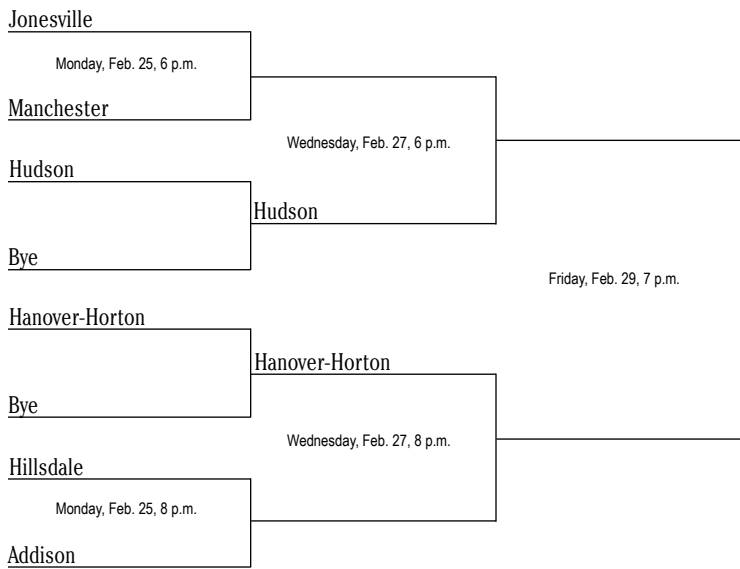

Blissfield District No. 69

Madison Regional

Blissfield District No. 69 Champion

Napoleon District No. 75 Champion

Whitmore Lake Quarterfinal

Madison Regional Champion
winner to Whitmore Lake Quarterfinal

Napoleon District No. 75

Ann Arbor Richard District No. 70

Richard District No. 70 Champion

Jonesville District No. 68

Jonesville District No. 68 Champion