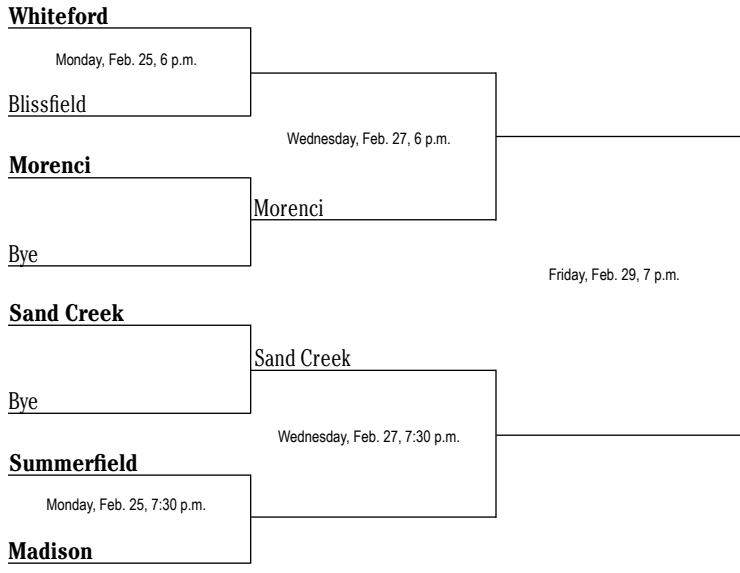

Blissfield District No. 69

Madison Regional

Blissfield District No. 69 Champion

Napoleon District No. 75 Champion

Whitmore Lake Quarterfinal

Madison Regional Champion
winner to Whitmore Lake Quarterfinal

Napoleon District No. 75

Ann Arbor Richard District No. 70

Richard District No. 70 Champion

Jonesville District No. 68

Jonesville District No. 68 Champion